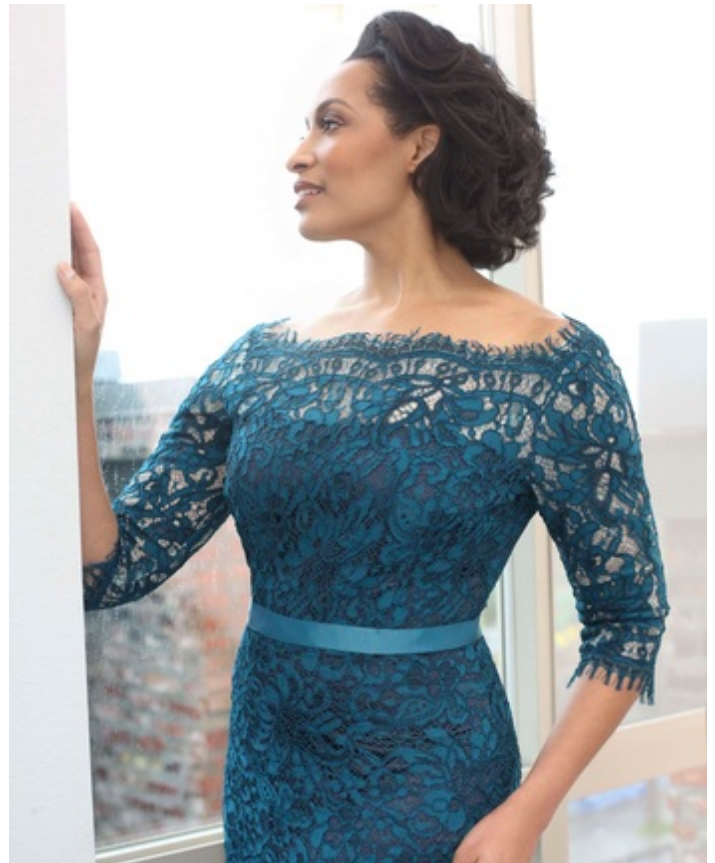

HEIGHT 5' 9" DRESS SIZE 6-8 BUST 34 C WAIST 29.5" HIPS 38" HAIR BROWN
EYES BROWN SHOES 9.5 LOCATION LOCAL

HEIGHT 5' 9" DRESS SIZE 6-8 BUST 34 C WAIST 29.5" HIPS 38" HAIR BROWN
EYES BROWN SHOES 9.5 LOCATION LOCAL