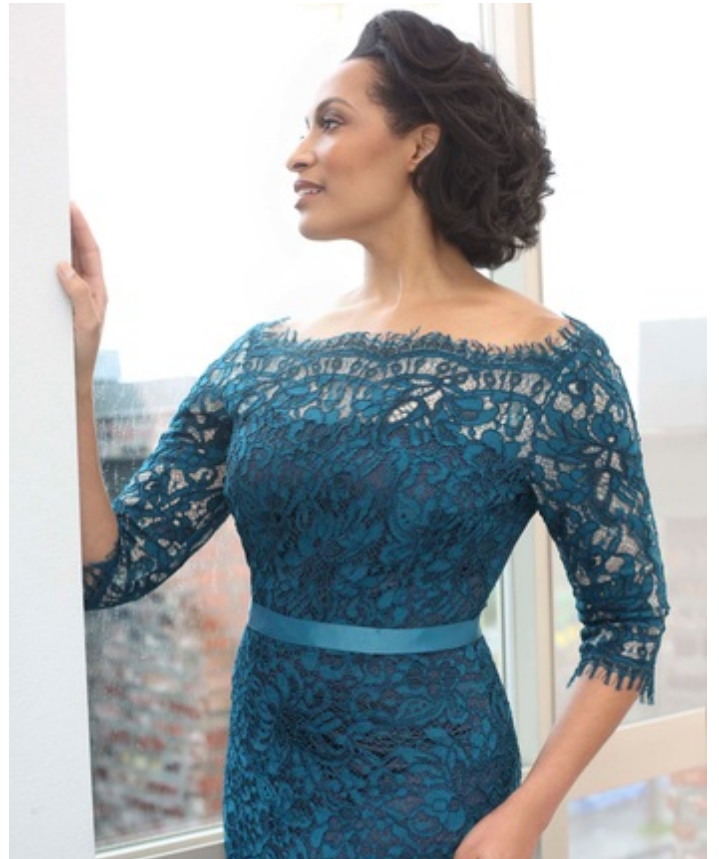

HEIGHT 5' 9" DRESS SIZE 12-14 BUST 34 C WAIST 35" HIPS 42" HAIR BROWN
EYES BROWN SHOES 10 LOCATION LOCAL

HEIGHT 5' 9" DRESS SIZE 12-14 BUST 34 C WAIST 35" HIPS 42" HAIR BROWN
EYES BROWN SHOES 10 LOCATION LOCAL

HEIGHT 5' 9" DRESS SIZE 12-14 BUST 34 C WAIST 35" HIPS 42" HAIR BROWN
EYES BROWN SHOES 10 LOCATION LOCAL