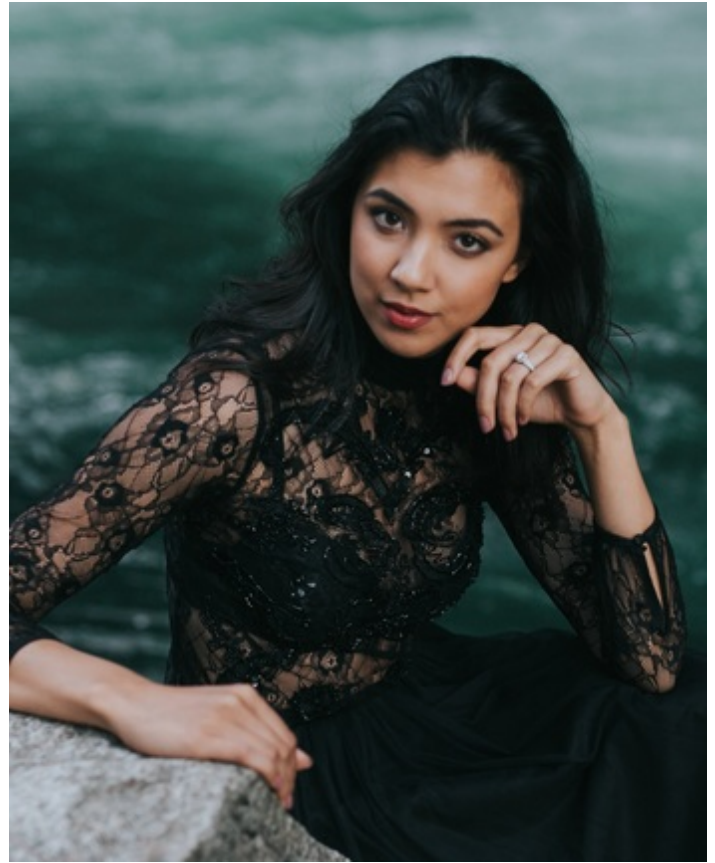

HEIGHT 5' 8" DRESS SIZE 4-6 BUST 32 C WAIST 26.5" HIPS 38" HAIR DARK BROWN
EYES BROWN SHOES 9 LOCATION LOCAL

HEIGHT 5' 8" DRESS SIZE 4-6 BUST 32 C WAIST 26.5" HIPS 38" HAIR DARK BROWN
EYES BROWN SHOES 9 LOCATION LOCAL