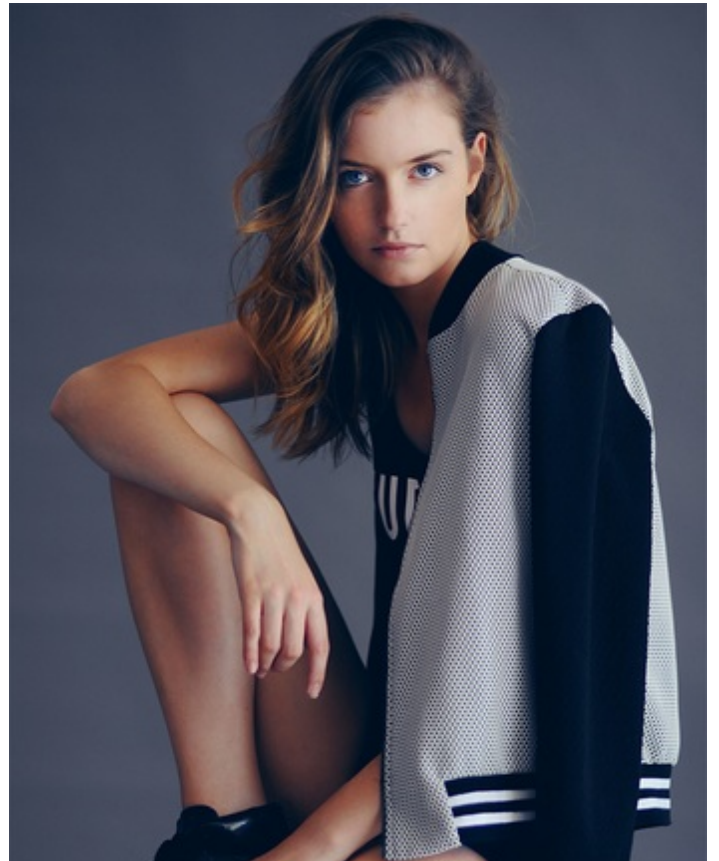

HEIGHT 5' 7.5" DRESS SIZE 2 BUST 32 B WAIST 24" HIPS 35"

HAIR STRAWBERRY BLONDE EYES BLUE SHOES 8.5 LOCATION WEST COAST

HEIGHT 5' 7.5" DRESS SIZE 2 BUST 32 B WAIST 24" HIPS 35"

HAIR STRAWBERRY BLONDE EYES BLUE SHOES 8.5 LOCATION WEST COAST

HEIGHT 5' 7.5" DRESS SIZE 2 BUST 32 B WAIST 24" HIPS 35"

HAIR STRAWBERRY BLONDE EYES BLUE SHOES 8.5 LOCATION WEST COAST