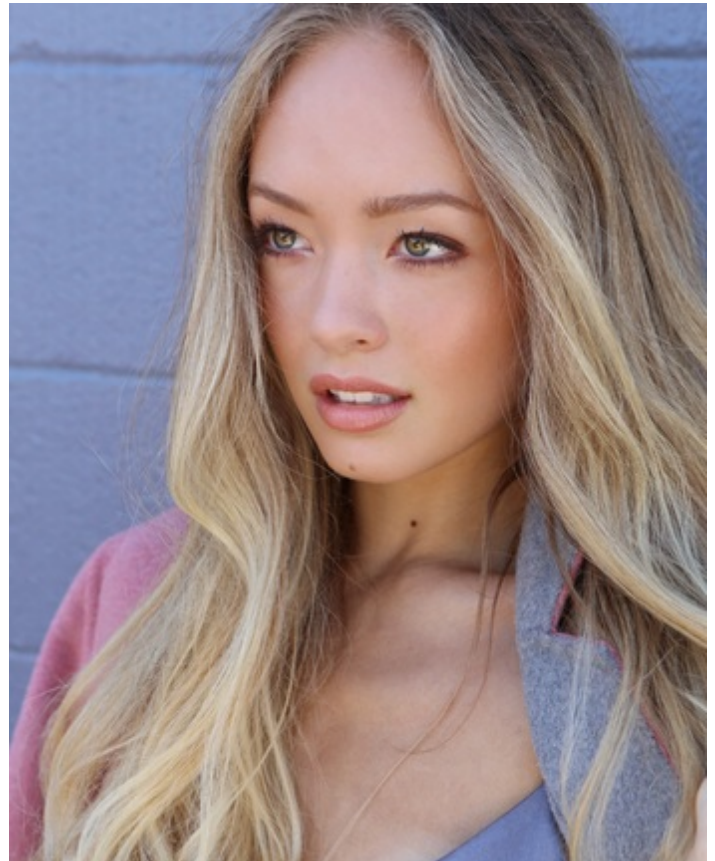

HEIGHT 5' 7" DRESS SIZE 4 BUST 32 B/C WAIST 26" HIPS 35.5" HAIR DARK BLONDE  
EYES BLUE-GREEN SHOES 8 LOCATION LOCAL

HEIGHT 5' 7" DRESS SIZE 4 BUST 32 B/C WAIST 26" HIPS 35.5" HAIR DARK BLONDE  
EYES BLUE-GREEN SHOES 8 LOCATION LOCAL

HEIGHT 5' 7" DRESS SIZE 4 BUST 32 B/C WAIST 26" HIPS 35.5" HAIR DARK BLONDE  
EYES BLUE-GREEN SHOES 8 LOCATION LOCAL