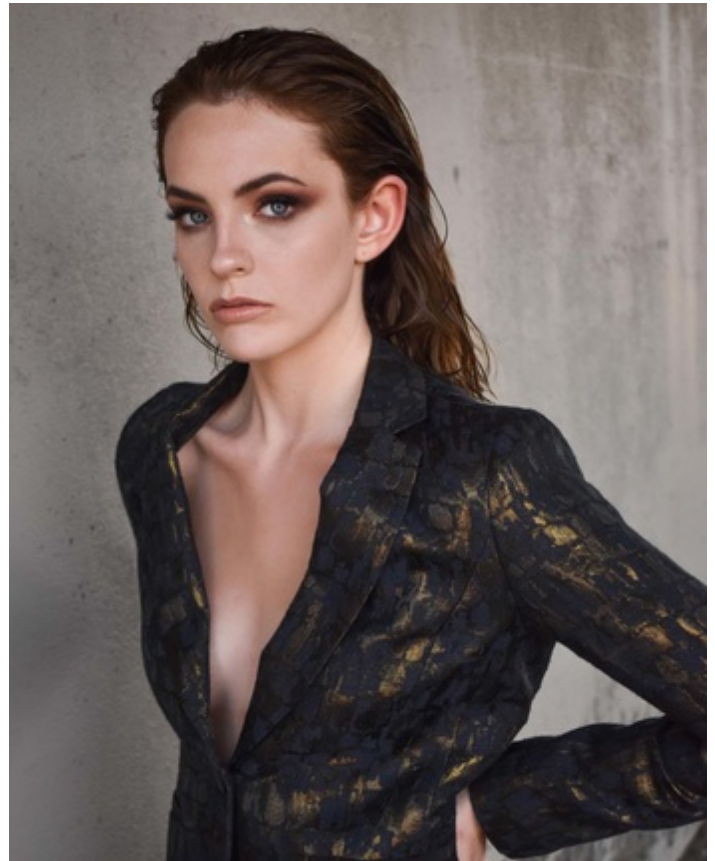

HEIGHT 5' 9.5" DRESS SIZE 4 BUST 32 B WAIST 24.5" HIPS 36" HAIR LT. BROWN
EYES BLUE SHOES 8.5 LOCATION LOCAL

HEIGHT 5' 9.5" DRESS SIZE 4 BUST 32 B WAIST 24.5" HIPS 36" HAIR LT. BROWN
EYES BLUE SHOES 8.5 LOCATION LOCAL