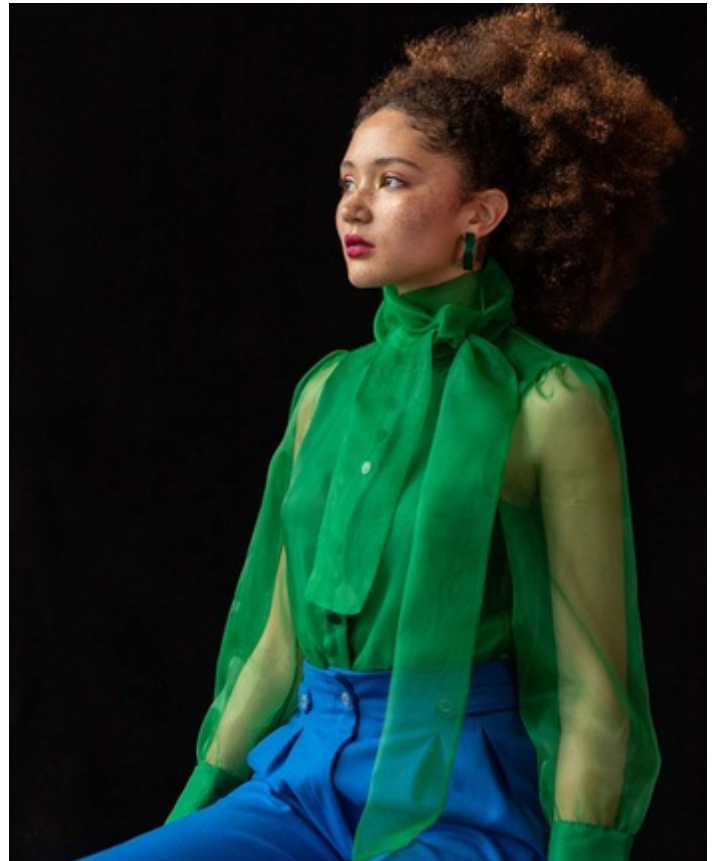

HEIGHT 5' 9" DRESS SIZE 2-4 BUST 32 B/C WAIST 24" HIPS 35.5" HAIR BROWN
EYES BROWN SHOES 9 LOCATION LOCAL

HEIGHT 5' 9" DRESS SIZE 2-4 BUST 32 B/C WAIST 24" HIPS 35.5" HAIR BROWN
EYES BROWN SHOES 9 LOCATION LOCAL