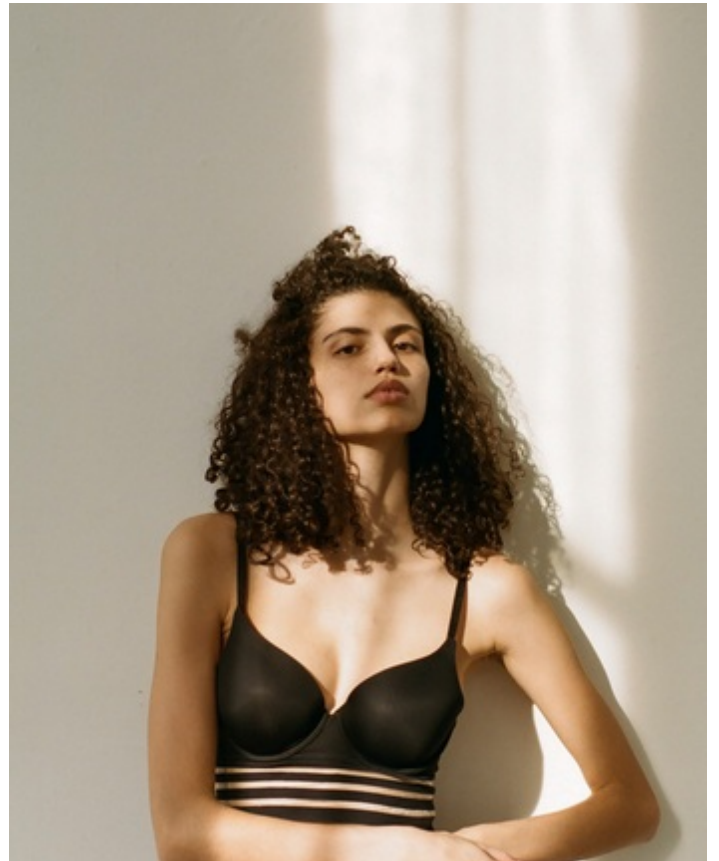

HEIGHT 5' 9" DRESS SIZE 2 BUST 32 B WAIST 24.5" HIPS 34.5" HAIR DARK BROWN  
EYES BROWN SHOES 9.5 LOCATION LOCAL

HEIGHT 5' 9" DRESS SIZE 2 BUST 32 B WAIST 24.5" HIPS 34.5" HAIR DARK BROWN  
EYES BROWN SHOES 9.5 LOCATION LOCAL

HEIGHT 5' 9" DRESS SIZE 2 BUST 32 B WAIST 24.5" HIPS 34.5" HAIR DARK BROWN  
EYES BROWN SHOES 9.5 LOCATION LOCAL