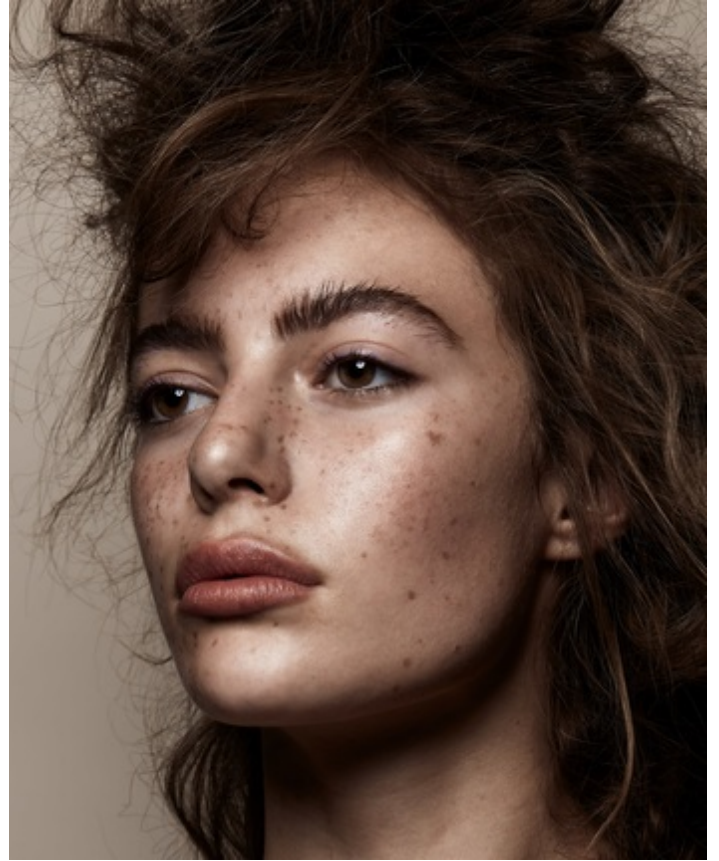

HEIGHT 5' 10.5" DRESS SIZE 2-4 BUST 32 WAIST 24.5" HIPS 37.5" HAIR LT. BROWN
EYES HAZEL SHOES 7.5 LOCATION WEST COAST

HEIGHT 5' 10.5" DRESS SIZE 2-4 BUST 32 WAIST 24.5" HIPS 37.5" HAIR LT. BROWN
EYES HAZEL SHOES 7.5 LOCATION WEST COAST

HEIGHT 5' 10.5" DRESS SIZE 2-4 BUST 32 WAIST 24.5" HIPS 37.5" HAIR LT. BROWN
EYES HAZEL SHOES 7.5 LOCATION WEST COAST

EXCLUSIVE
20

PACIFIC MEMORY
21

ROSELYN MULLENBURG
Stylist Jill Anderson
Haircut: Daria
Shoes: Balenciaga
Eyewear: Balenciaga
ELLA STRITT
Coiffure: T&B
Lipstick: Dior
Skincare: Dior
Nails: Balenciaga
Accessories: Balenciaga