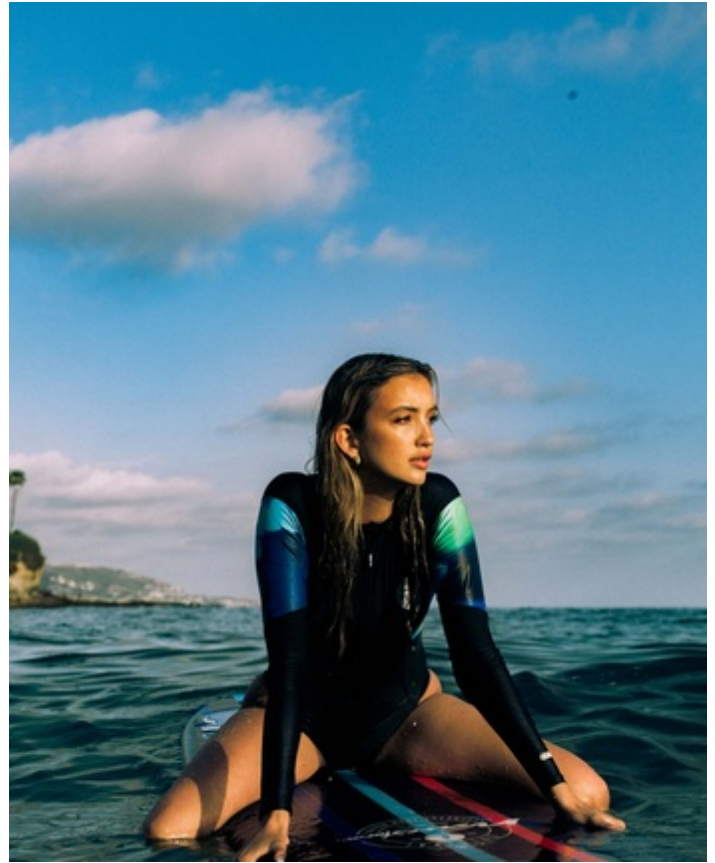

HEIGHT 5' 8.5" DRESS SIZE 6 BUST 32 B WAIST 27" HIPS 37" HAIR BROWN
EYES BROWN SHOES 9.5 LOCATION LOCAL

HEIGHT 5' 8.5" DRESS SIZE 6 BUST 32 B WAIST 27" HIPS 37" HAIR BROWN
EYES BROWN SHOES 9.5 LOCATION LOCAL