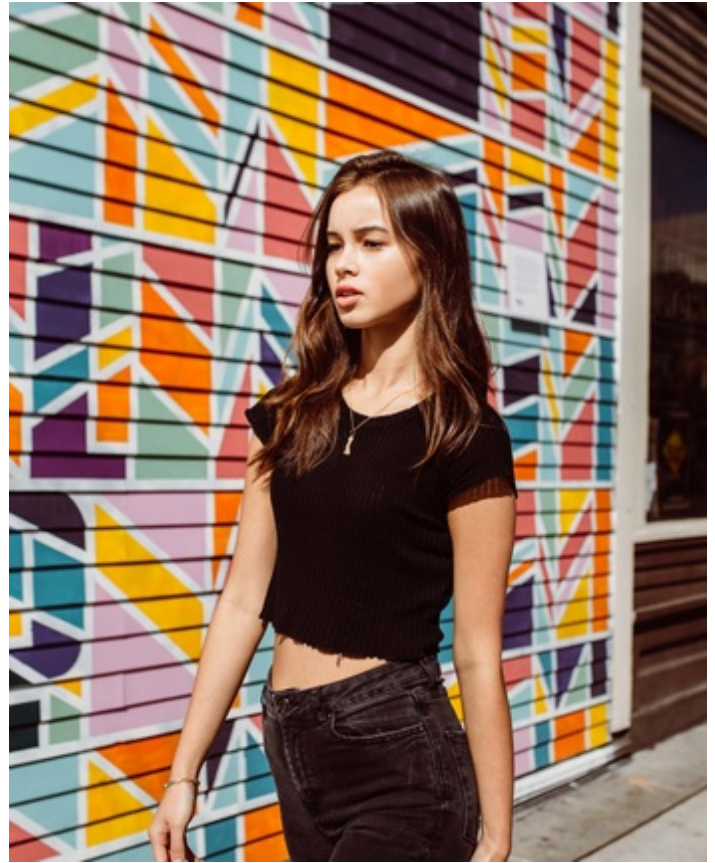

HEIGHT 5' 5.5" DRESS SIZE 0-2 BUST 32 A WAIST 22" HIPS 35" HAIR BROWN  
EYES BROWN SHOES 6 LOCATION LOCAL

HEIGHT 5' 5.5" DRESS SIZE 0-2 BUST 32 A WAIST 22" HIPS 35" HAIR BROWN  
EYES BROWN SHOES 6 LOCATION LOCAL

HEIGHT 5' 5.5" DRESS SIZE 0-2 BUST 32 A WAIST 22" HIPS 35" HAIR BROWN  
EYES BROWN SHOES 6 LOCATION LOCAL