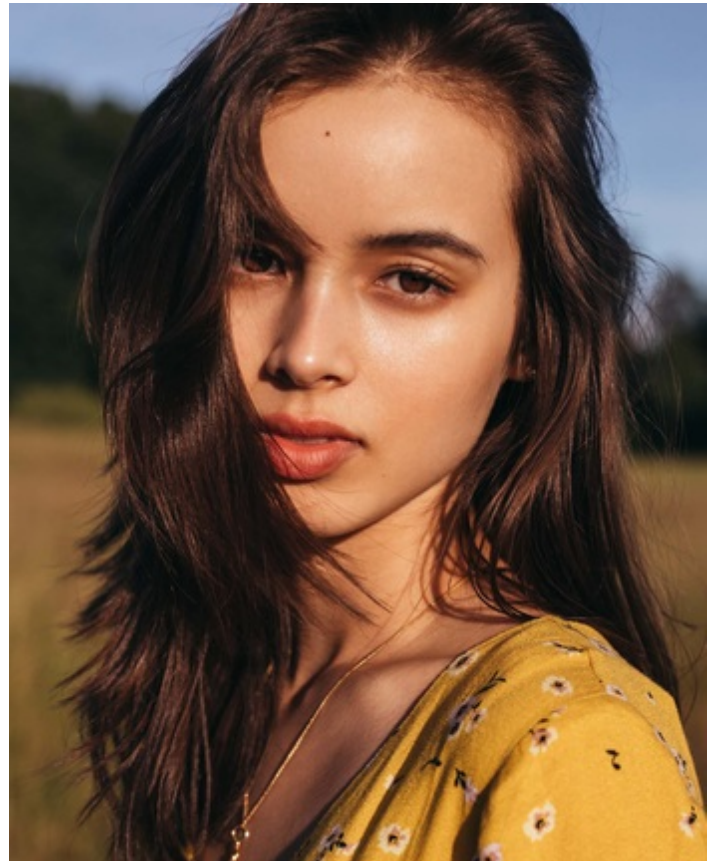

HEIGHT 5' 5.5" DRESS SIZE 0-2 BUST 32 A WAIST 22" HIPS 35" HAIR BROWN  
EYES BROWN SHOES 6 LOCATION LOCAL

HEIGHT 5' 5.5" DRESS SIZE 0-2 BUST 32 A WAIST 22" HIPS 35" HAIR BROWN  
EYES BROWN SHOES 6 LOCATION LOCAL

HEIGHT 5' 5.5" DRESS SIZE 0-2 BUST 32 A WAIST 22" HIPS 35" HAIR BROWN  
EYES BROWN SHOES 6 LOCATION LOCAL