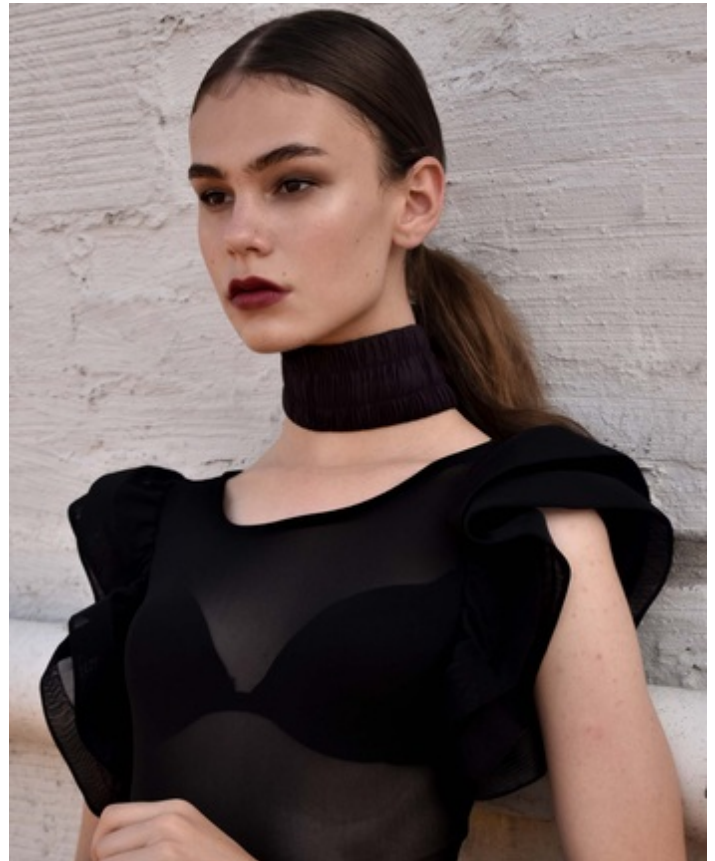

HEIGHT 5' 11.5" DRESS SIZE 0-2 BUST 32 WAIST 24" HIPS 33" HAIR BROWN
EYES BROWN SHOES 11 LOCATION WEST COAST

HEIGHT 5' 11.5" DRESS SIZE 0-2 BUST 32 WAIST 24" HIPS 33" HAIR BROWN
EYES BROWN SHOES 11 LOCATION WEST COAST