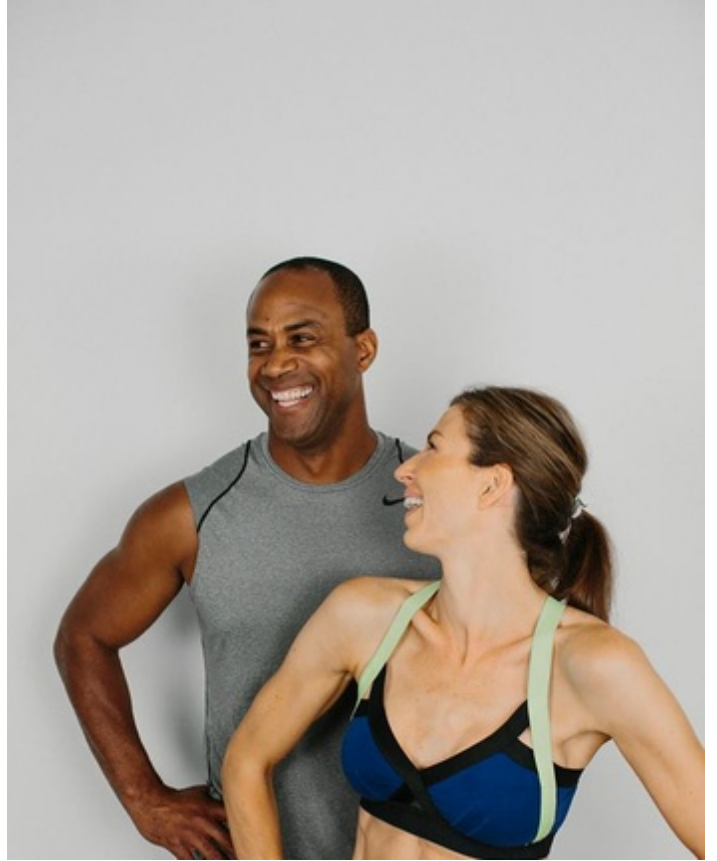

HEIGHT 5' 9" DRESS SIZE 4 BUST 34 C WAIST 26" HIPS 34" HAIR BROWN EYES BLUE
SHOES 9.5 LOCATION LOCAL

HEIGHT 5' 9" DRESS SIZE 4 BUST 34 C WAIST 26" HIPS 34" HAIR BROWN EYES BLUE
SHOES 9.5 LOCATION LOCAL

HEIGHT 5' 9" DRESS SIZE 4 BUST 34 C WAIST 26" HIPS 34" HAIR BROWN EYES BLUE
SHOES 9.5 LOCATION LOCAL