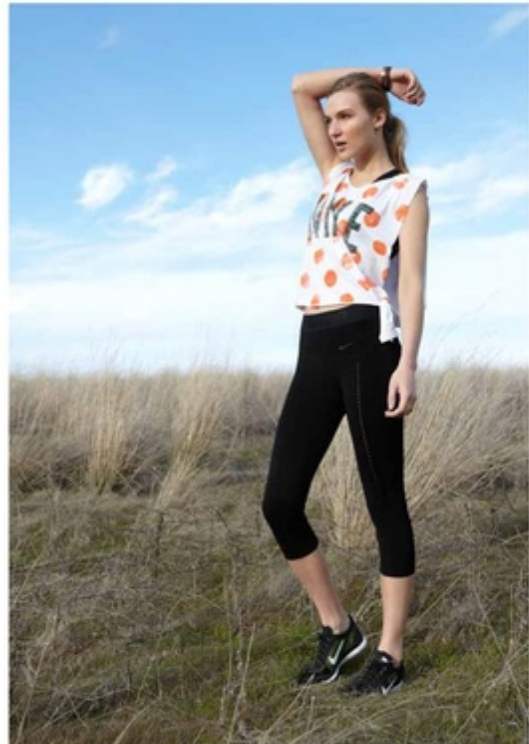

HEIGHT 5' 10" DRESS SIZE 4 BUST 32 C WAIST 25.5" HIPS 36" HAIR BLONDE
EYES BLUE-GREEN SHOES 8.5 LOCATION LOCAL

TRAIN

SMART

FREE TR CONNECT

SPHERE

IF YOU DO WHAT YOU ALWAYS DO YOU WILL GET WHAT YOU ALWAYS GOT.

HEIGHT 5' 10" DRESS SIZE 4 BUST 32 C WAIST 25.5" HIPS 36" HAIR BLONDE
EYES BLUE-GREEN SHOES 8.5 LOCATION LOCAL

HEIGHT 5' 10" DRESS SIZE 4 BUST 32 C WAIST 25.5" HIPS 36" HAIR BLONDE
EYES BLUE-GREEN SHOES 8.5 LOCATION LOCAL

HEIGHT 5' 10" DRESS SIZE 4 BUST 32 C WAIST 25.5" HIPS 36" HAIR BLONDE
EYES BLUE-GREEN SHOES 8.5 LOCATION LOCAL