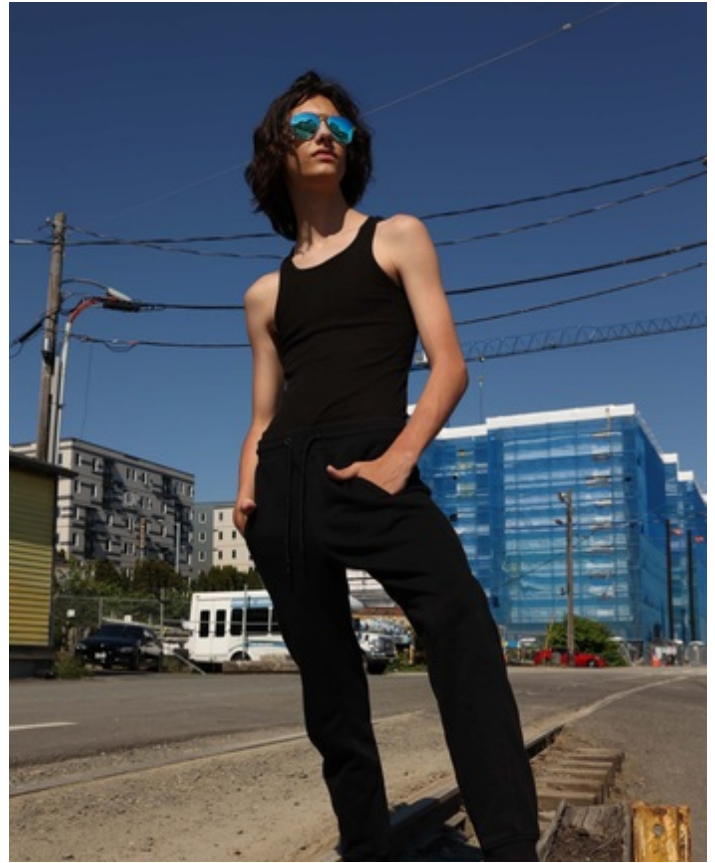

HEIGHT 6' 1" SUIT 36 L SHIRT 14X36 WAIST 28" INSEAM 34" HAIR BROWN EYES BLUE
SHOES 13 LOCATION LOCAL

HEIGHT 6' 1" SUIT 36 L SHIRT 14X36 WAIST 28" INSEAM 34" HAIR BROWN EYES BLUE
SHOES 13 LOCATION LOCAL

HEIGHT 6' 1" SUIT 36 L SHIRT 14X36 WAIST 28" INSEAM 34" HAIR BROWN EYES BLUE
SHOES 13 LOCATION LOCAL