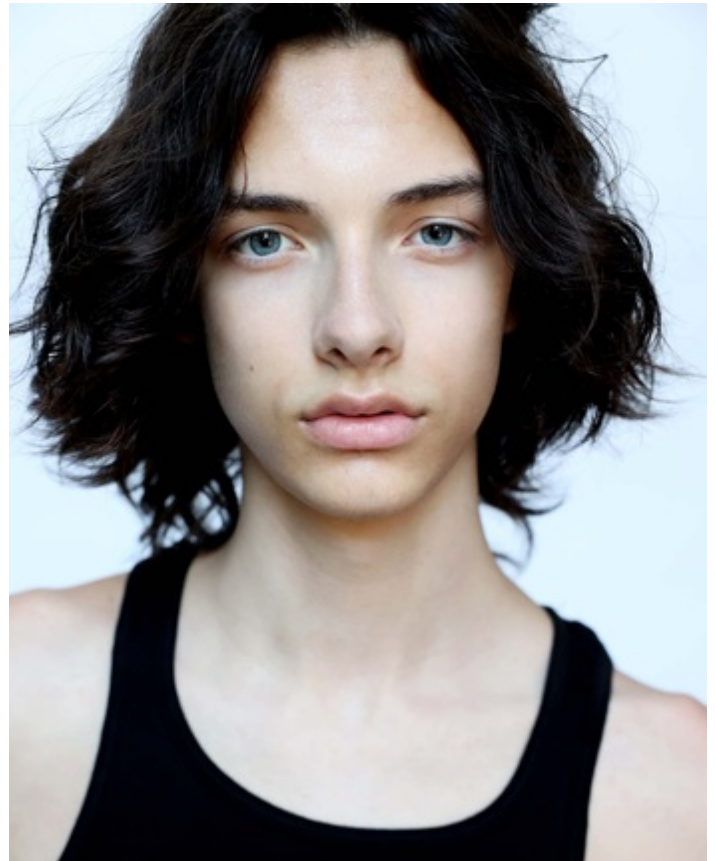

HEIGHT 6' 1" SUIT 36 L SHIRT 14X36 WAIST 28" INSEAM 34" HAIR BROWN EYES BLUE
SHOES 13 LOCATION LOCAL

HEIGHT 6' 1" SUIT 36 L SHIRT 14X36 WAIST 28" INSEAM 34" HAIR BROWN EYES BLUE
SHOES 13 LOCATION LOCAL

HEIGHT 6' 1" SUIT 36 L SHIRT 14X36 WAIST 28" INSEAM 34" HAIR BROWN EYES BLUE
SHOES 13 LOCATION LOCAL