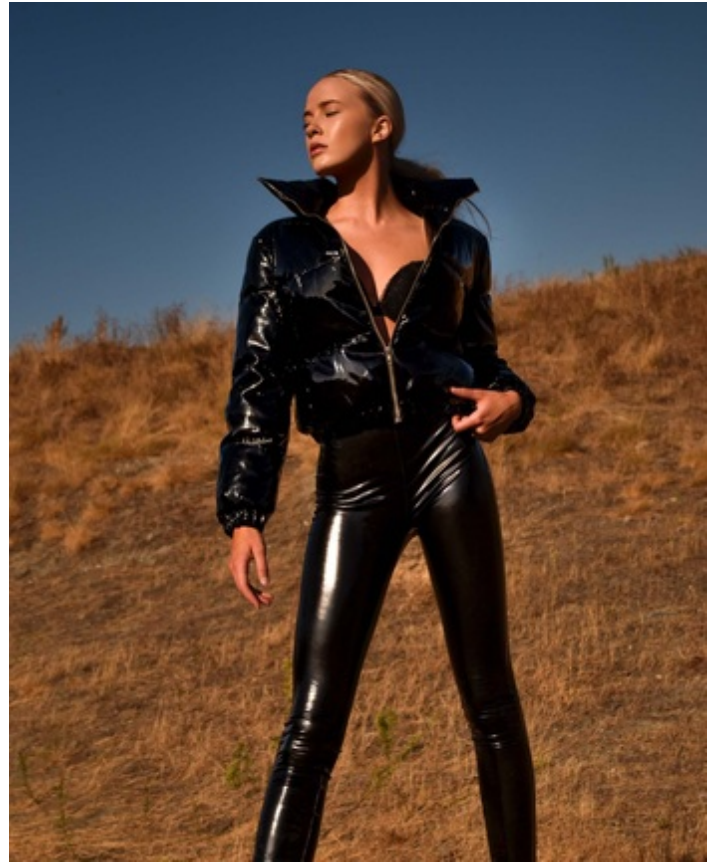

HEIGHT 5' 6.5" DRESS SIZE 0-2 BUST 32 B WAIST 23" HIPS 33.5" HAIR BLONDE  
EYES BLUE SHOES 7 LOCATION LOCAL

HEIGHT 5' 6.5" DRESS SIZE 0-2 BUST 32 B WAIST 23" HIPS 33.5" HAIR BLONDE  
EYES BLUE SHOES 7 LOCATION LOCAL

A promotional banner featuring a close-up of a model's face with blonde hair and a gold floral headband. The background is a soft-focus field of pink flowers. Overlaid on the right side is a white leaf logo, the text "SPRING SALE 30% OFF SITEWIDE" in white and pink, and a pink button that says "SHOP SPRING SALE".