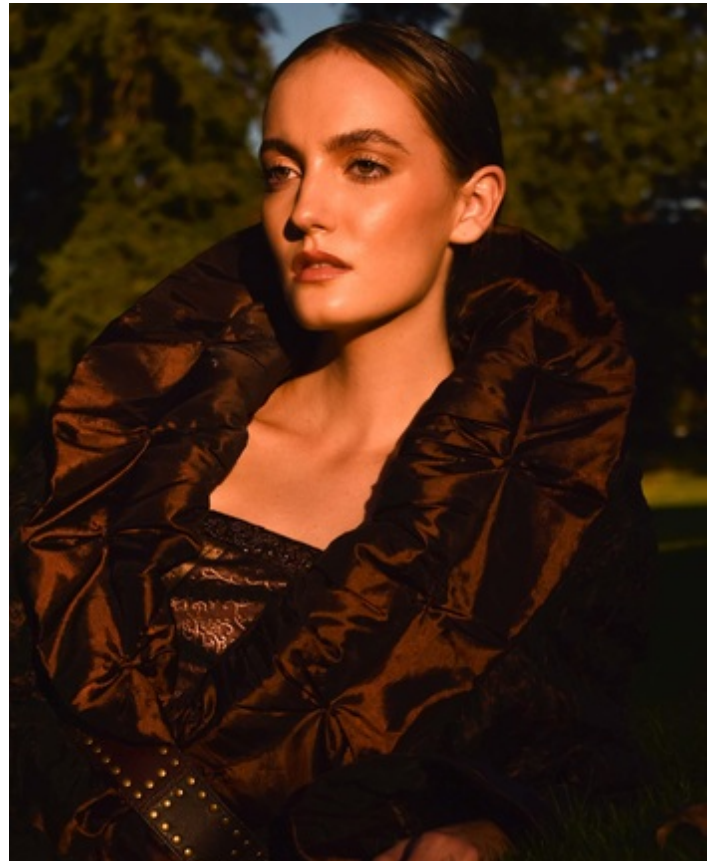

HEIGHT 5' 10" DRESS SIZE 2 BUST 32 B WAIST 23.5" HIPS 35" HAIR BROWN
EYES BROWN SHOES 9.5 LOCATION LOCAL

HEIGHT 5' 10" DRESS SIZE 2 BUST 32 B WAIST 23.5" HIPS 35" HAIR BROWN
EYES BROWN SHOES 9.5 LOCATION LOCAL

HEIGHT 5' 10" DRESS SIZE 2 BUST 32 B WAIST 23.5" HIPS 35" HAIR BROWN
EYES BROWN SHOES 9.5 LOCATION LOCAL