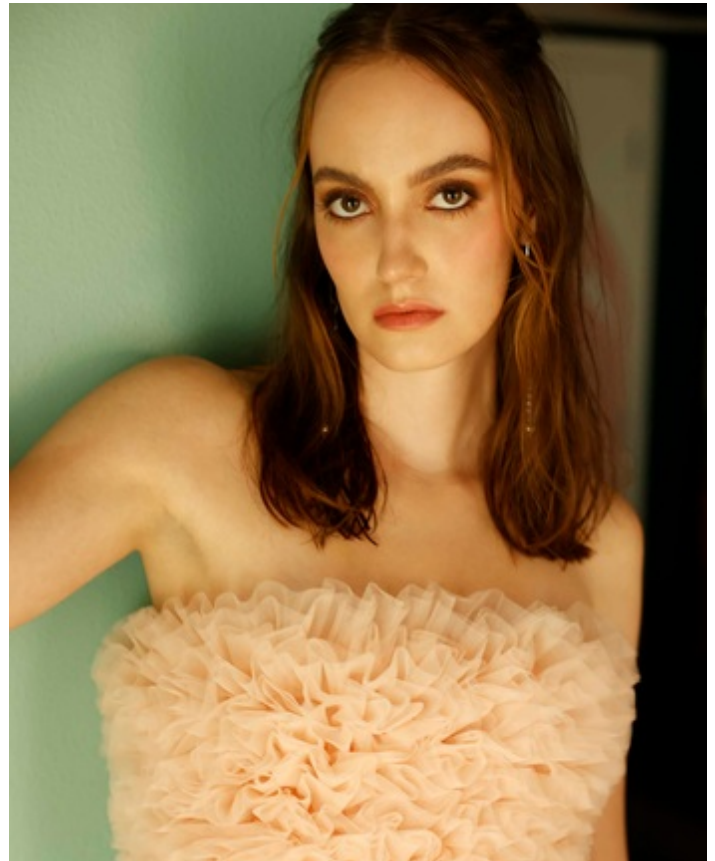

HEIGHT 5' 10" DRESS SIZE 2 BUST 32 B WAIST 23.5" HIPS 35" HAIR BROWN
EYES BROWN SHOES 9.5 LOCATION LOCAL

HEIGHT 5' 10" DRESS SIZE 2 BUST 32 B WAIST 23.5" HIPS 35" HAIR BROWN
EYES BROWN SHOES 9.5 LOCATION LOCAL

HEIGHT 5' 10" DRESS SIZE 2 BUST 32 B WAIST 23.5" HIPS 35" HAIR BROWN
EYES BROWN SHOES 9.5 LOCATION LOCAL