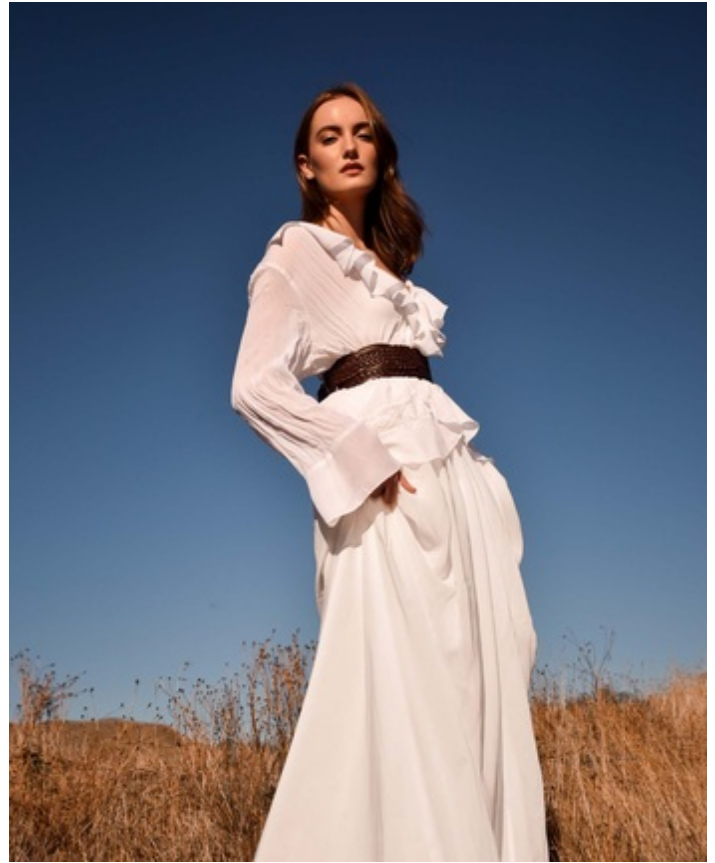

HEIGHT 5' 10" DRESS SIZE 2 BUST 32 B WAIST 23.5" HIPS 35" HAIR BROWN
EYES BROWN SHOES 9.5 LOCATION LOCAL

HEIGHT 5' 10" DRESS SIZE 2 BUST 32 B WAIST 23.5" HIPS 35" HAIR BROWN
EYES BROWN SHOES 9.5 LOCATION LOCAL

HEIGHT 5' 10" DRESS SIZE 2 BUST 32 B WAIST 23.5" HIPS 35" HAIR BROWN
EYES BROWN SHOES 9.5 LOCATION LOCAL