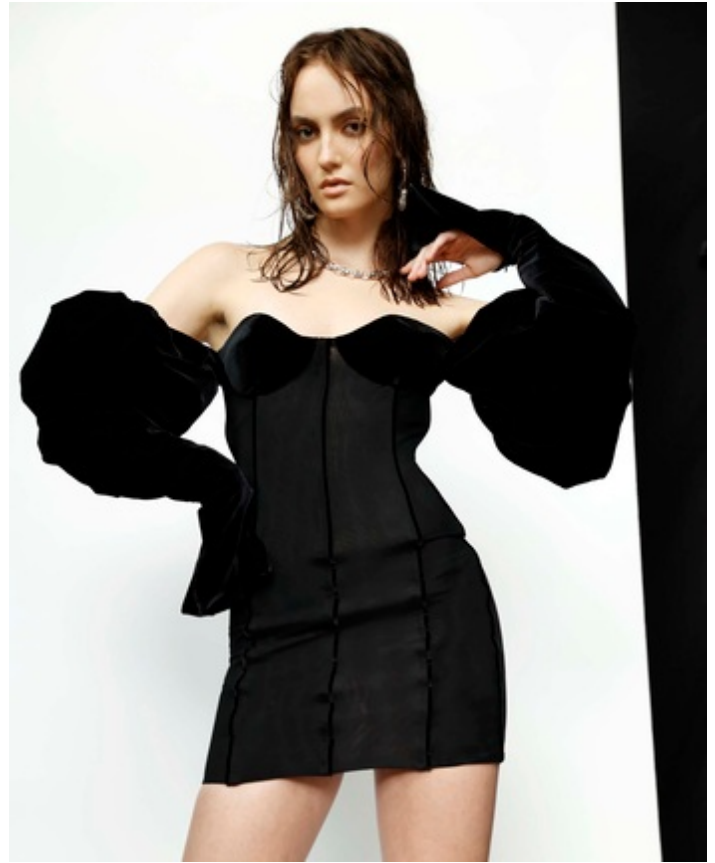

HEIGHT 5' 10" DRESS SIZE 2 BUST 32 B WAIST 23.5" HIPS 35" HAIR BROWN
EYES BROWN SHOES 9.5 LOCATION LOCAL

HEIGHT 5' 10" DRESS SIZE 2 BUST 32 B WAIST 23.5" HIPS 35" HAIR BROWN
EYES BROWN SHOES 9.5 LOCATION LOCAL

HEIGHT 5' 10" DRESS SIZE 2 BUST 32 B WAIST 23.5" HIPS 35" HAIR BROWN
EYES BROWN SHOES 9.5 LOCATION LOCAL