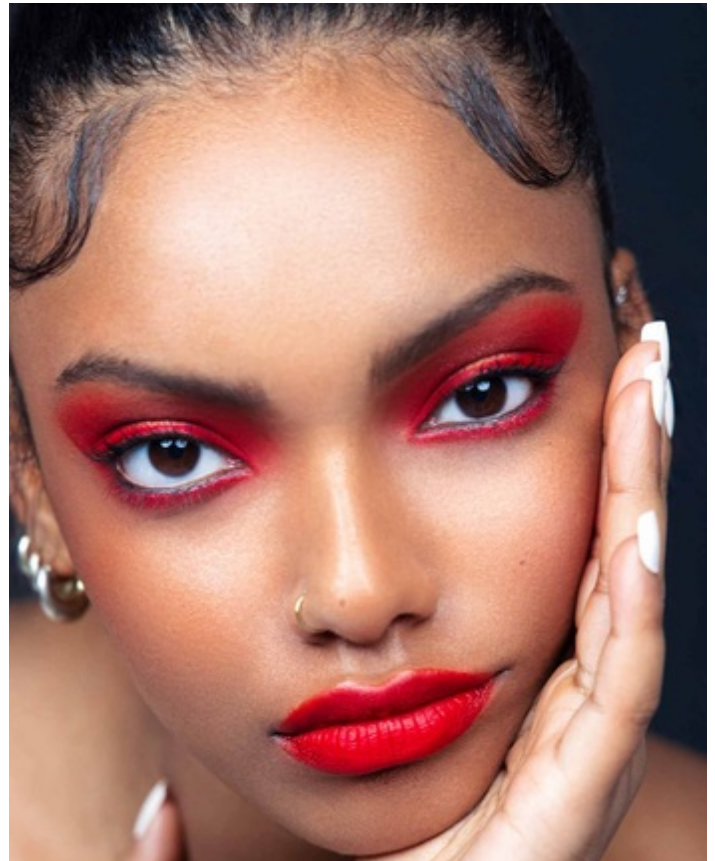

HEIGHT 5' 4" DRESS SIZE 6-8 BUST 32 B/C WAIST 26" HIPS 38.5" HAIR BLACK  
EYES BROWN SHOES 7 LOCATION LOCAL PRONOUNS SHE/HER

HEIGHT 5' 4" DRESS SIZE 6-8 BUST 32 B/C WAIST 26" HIPS 38.5" HAIR BLACK  
EYES BROWN SHOES 7 LOCATION LOCAL PRONOUNS SHE/HER

HEIGHT 5' 4" DRESS SIZE 6-8 BUST 32 B/C WAIST 26" HIPS 38.5" HAIR BLACK  
EYES BROWN SHOES 7 LOCATION LOCAL PRONOUNS SHE/HER