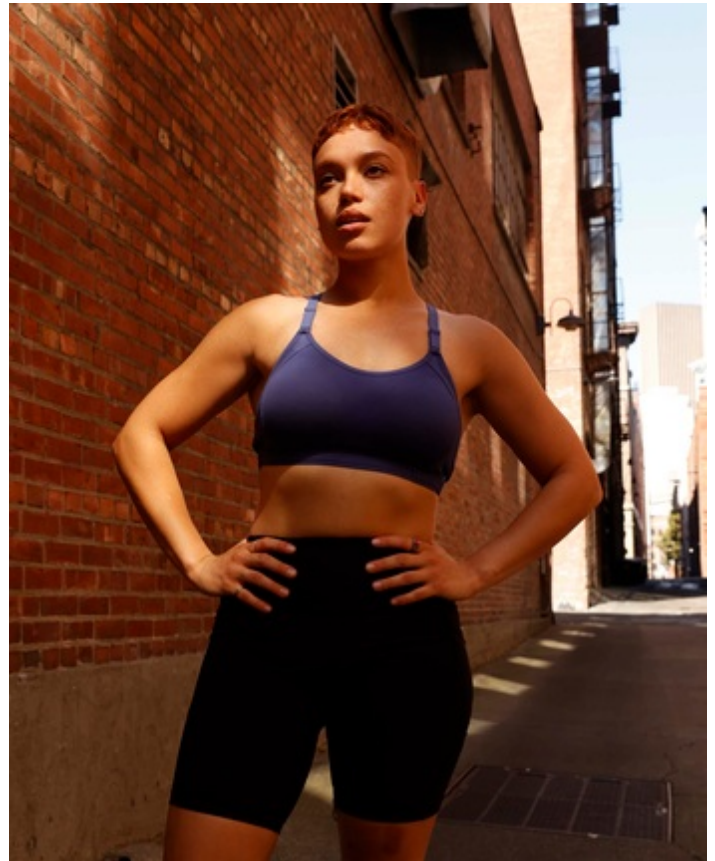

HEIGHT 5' 7" DRESS SIZE 6-8 BUST 36 B/C WAIST 26" HIPS 38" HAIR RED
EYES BROWN SHOES 9.5 PRONOUNS SHE/HER

HEIGHT 5' 7" DRESS SIZE 6-8 BUST 36 B/C WAIST 26" HIPS 38" HAIR RED
EYES BROWN SHOES 9.5 PRONOUNS SHE/HER