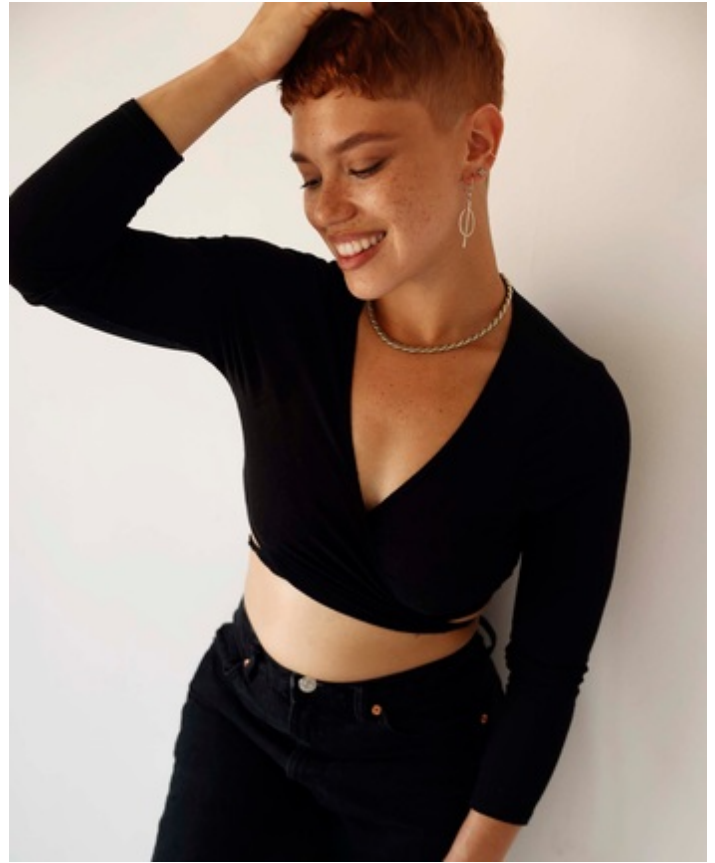

HEIGHT 5' 7" DRESS SIZE 6-8 BUST 36 B/C WAIST 26" HIPS 38" HAIR RED
EYES BROWN SHOES 9.5 PRONOUNS SHE/HER

HEIGHT 5' 7" DRESS SIZE 6-8 BUST 36 B/C WAIST 26" HIPS 38" HAIR RED
EYES BROWN SHOES 9.5 PRONOUNS SHE/HER