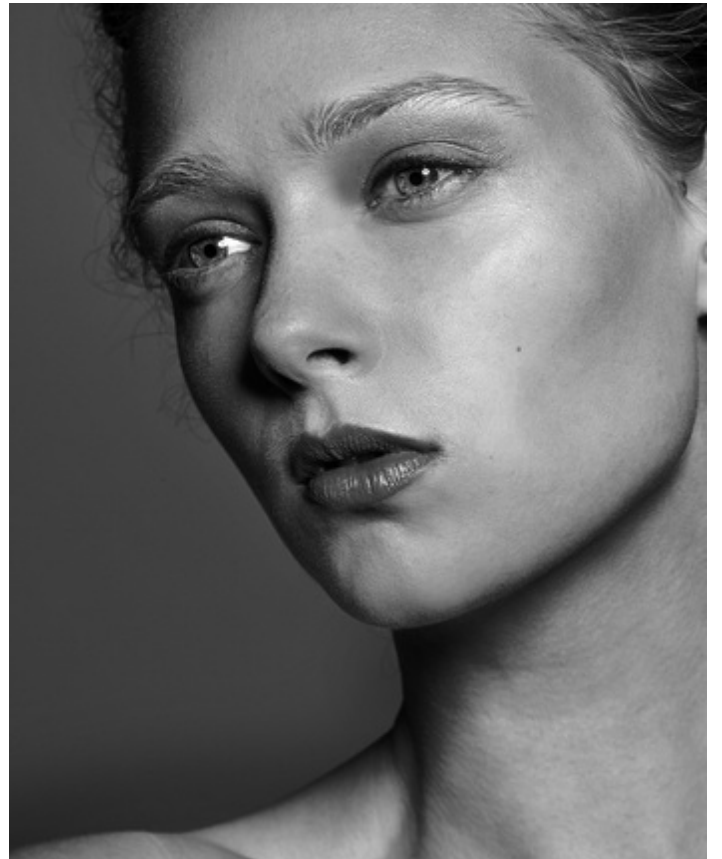

HEIGHT 5' 10" DRESS SIZE 12 BUST 36 D WAIST 31" HIPS 42" HAIR BLONDE
EYES BLUE SHOES 9 LOCATION LOCAL

HEIGHT 5' 10" DRESS SIZE 12 BUST 36 D WAIST 31" HIPS 42" HAIR BLONDE
EYES BLUE SHOES 9 LOCATION LOCAL