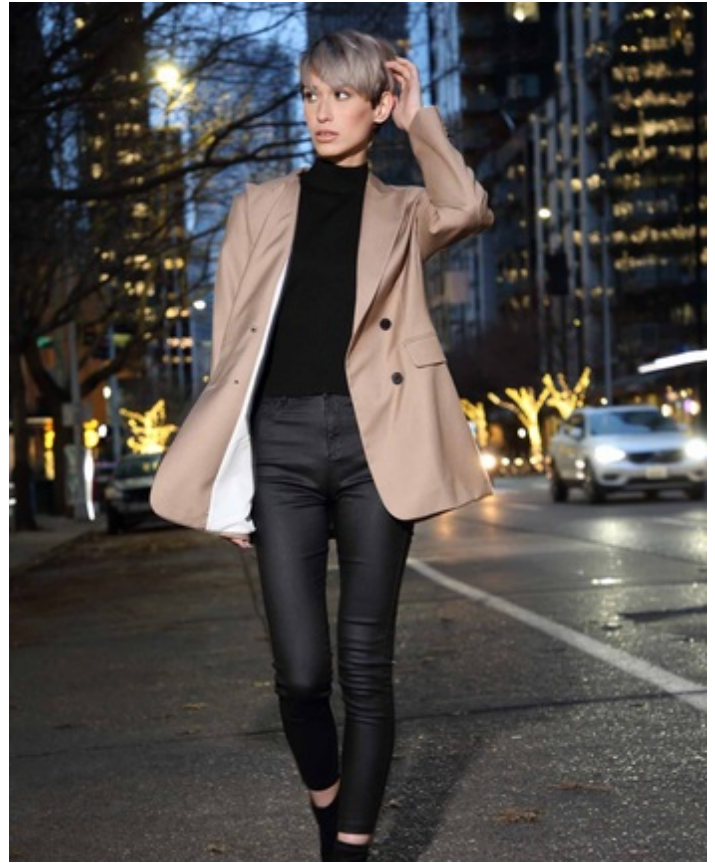

HEIGHT 5' 9" DRESS SIZE 2 BUST 32 WAIST 25" HIPS 35" HAIR PLATINUM
EYES DARK BROWN SHOES 8 LOCATION LOCAL

HEIGHT 5' 9" DRESS SIZE 2 BUST 32 WAIST 25" HIPS 35" HAIR PLATINUM
EYES DARK BROWN SHOES 8 LOCATION LOCAL

HEIGHT 5' 9" DRESS SIZE 2 BUST 32 WAIST 25" HIPS 35" HAIR PLATINUM
EYES DARK BROWN SHOES 8 LOCATION LOCAL