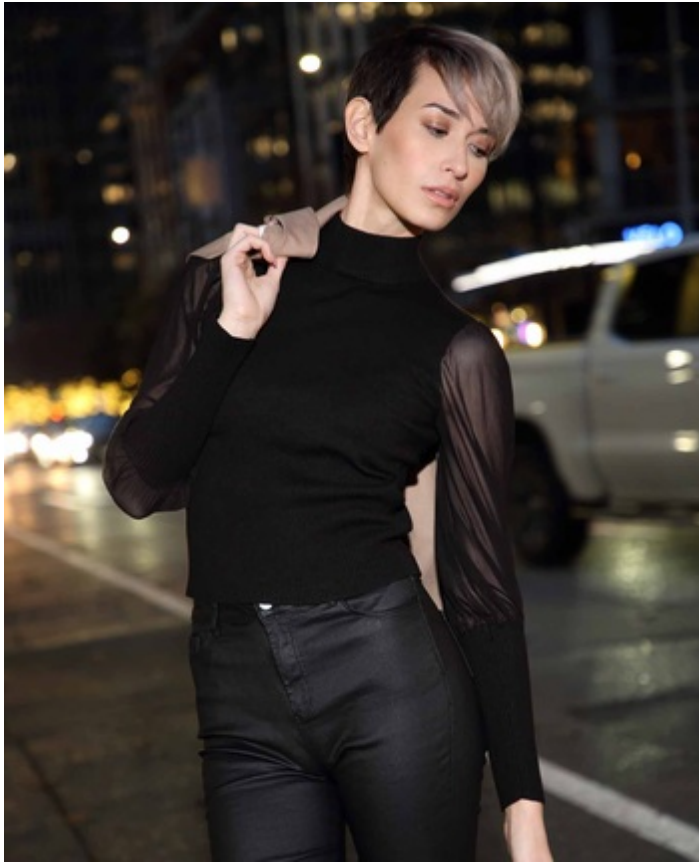

HEIGHT 5' 9" DRESS SIZE 2 BUST 32 WAIST 25" HIPS 35" HAIR PLATINUM
EYES DARK BROWN SHOES 8 LOCATION LOCAL

HEIGHT 5' 9" DRESS SIZE 2 BUST 32 WAIST 25" HIPS 35" HAIR PLATINUM
EYES DARK BROWN SHOES 8 LOCATION LOCAL

HEIGHT 5' 9" DRESS SIZE 2 BUST 32 WAIST 25" HIPS 35" HAIR PLATINUM
EYES DARK BROWN SHOES 8 LOCATION LOCAL